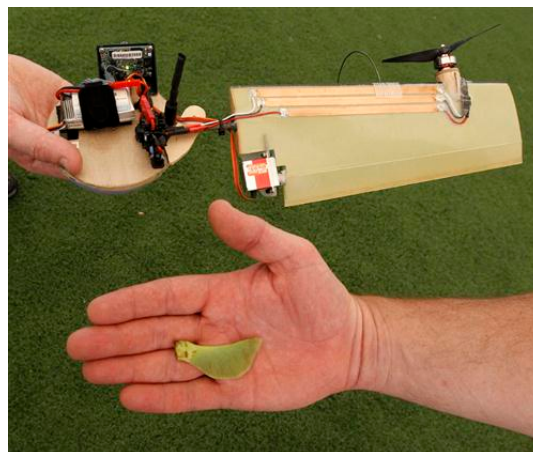

The Maple Leaf Drone

The Maple Leaf Drone started off as just one maple leaf. People at the New Infos World worked day and night on the maple leaf drone, they put mechanics and everything else into the leaf. Eventually, the leaf turned into a helicopter wing; they got a controller and everything for it and now it's a drone!