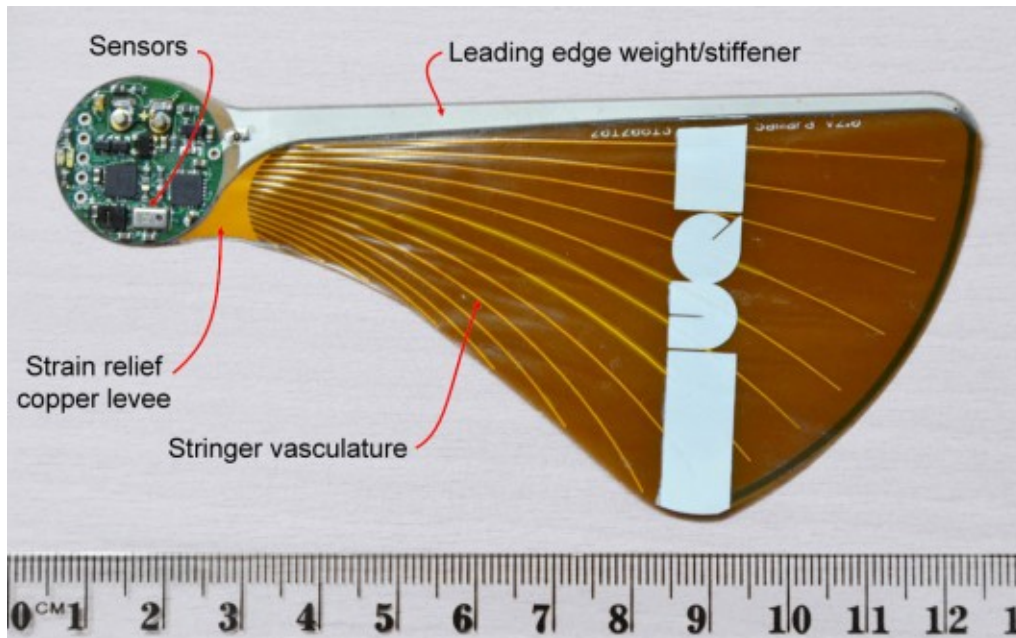

The Maple Leaf Drone

The Maple Leaf Drone started off as just one maple leaf. People at the New Infos World worked day and night on the maple leaf drone, they put mechanics and everything else into the leaf. Eventually, the leaf turned into a helicopter wing; they got a controller and everything for it and now it's a drone!